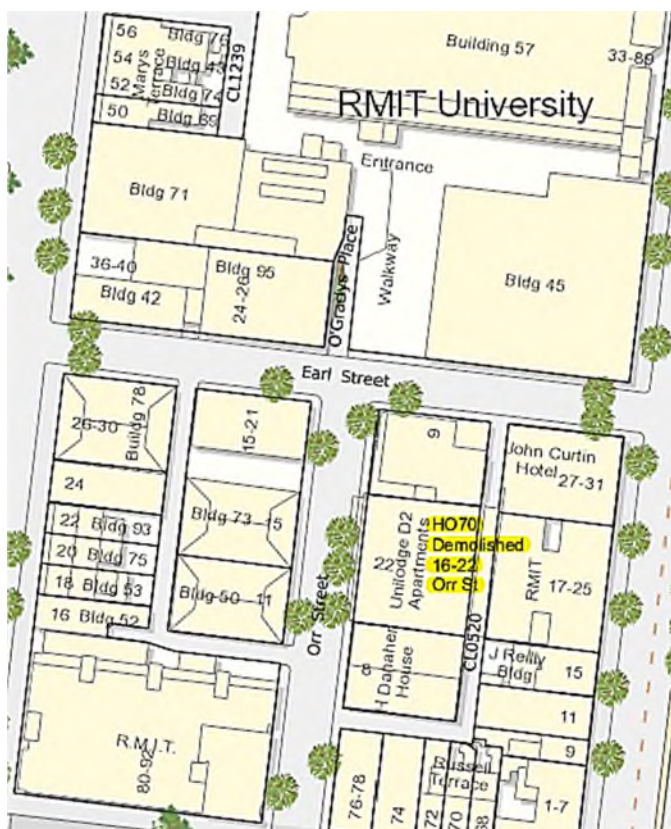

Heritage Review – 2016 and 2017 Inventory Changes

Cardigan, Victoria, Lygon and Earl Street block

The Heritage Overlay Schedule for HO35 includes 18 – 22 Cardigan Street, but the map [below] includes only two Heritage Places.

18-22 Cardigan Street [No 22 not included on Heritage Overlay Map – above]

Cardigan St	HO No	2016	2017
18	HO35	D3	Significant/-
20	HO35	D3	Significant/-
22 [map??]	HO35	D3	Significant/-
50	HO36	C2	Significant/-
52	HO36	C2	Significant/-
54	HO36	C2	Significant/-
56	HO36	C2	Significant/-
Orr Street			
16	HO70	D3	Significant/- Demolished
18	HO70	D3	Significant/- Demolished
20-22	HO70	D3	Significant/- Demolished
Victoria St			
68	HO118	C2	Significant/-
70	HO118	C2	Significant/-
72	HO118	C2	Significant/-
Lygon St			
1-7	HO64	D2	Contributory/-
9	HO64	C2	Significant/-
15	HO64	D2	Significant/-
27-31 John Curtin Hotel	HO64	D2	Contributory/-

50-56 Cardigan Street – Mary’s Terrace [4 properties in terrace row]